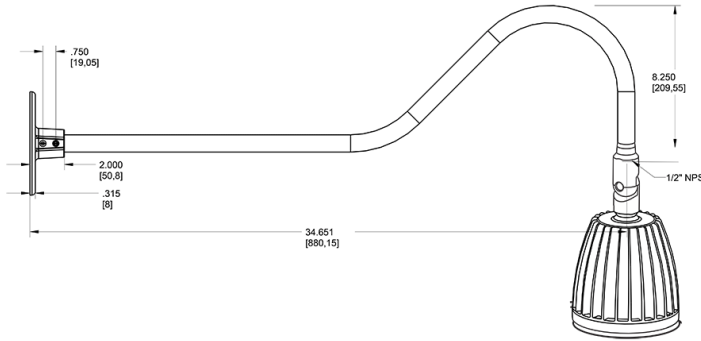

Dimensions

Features

- Adjustable 45° swivel joint
- Superior heat sink
- Die-cast aluminum housing
- 5-Year, No-Compromise Warranty

Ordering Matrix

Family	Wattage	Color Temp	Reflector	Shade	ShadeSize	Finish
GN2LED	13	Y	S			G
	13 = 13W 26 = 26W	Y = 3000K Warm N = 4000K Neutral	Blank = Flood R = Rectangular S = Spot	Blank = No Shade	Blank = No Shade Size	B = Black W = White A = Bronze S = Silver G = Hunter Green YL = Yellow LB = Light Blue BL = Royal Blue BWN = Brown I = Ivory R = Red