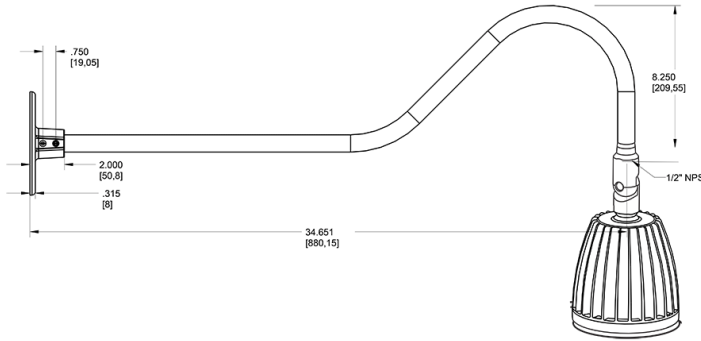

Dimensions

Features

- Adjustable 45° swivel joint
- Superior heat sink
- Die-cast aluminum housing
- 5-Year, No-Compromise Warranty

Ordering Matrix

Family	Wattage	Color Temp	Reflector	Shade	ShadeSize	Finish
GN2LED	13	Y	S			BWN