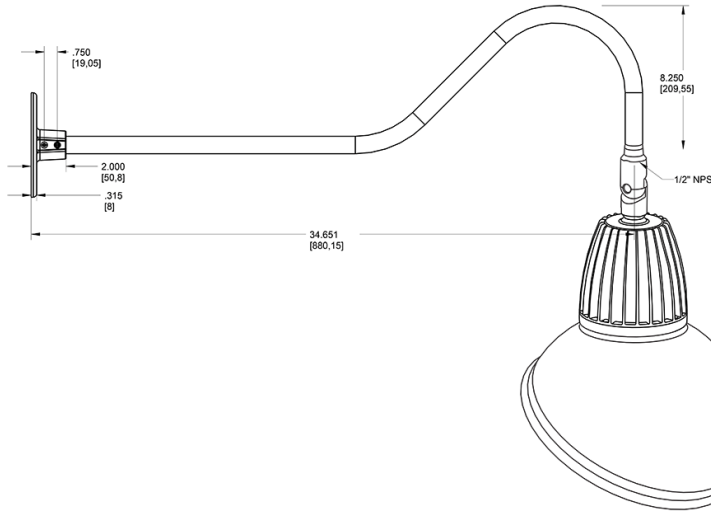

Dimensions

Features

- Adjustable 45° swivel joint
- Superior heat sink
- Die-cast aluminum housing
- 5-Year, No-Compromise Warranty

Ordering Matrix

Family	Wattage	Color Temp	Reflector	Shade	ShadeSize	Finish
GN2LED	13	Y	S	AD		G
	13 = 13W 26 = 26W	Y = 3000K Warm N = 4000K Neutral	Blank = Flood R = Rectangular S = Spot	AD = Angled Dome	11 = 11" Blank = 15"	B = Black W = White A = Bronze S = Silver G = Hunter Green YL = Yellow LB = Light Blue BL = Royal Blue BWN = Brown I = Ivory R = Red