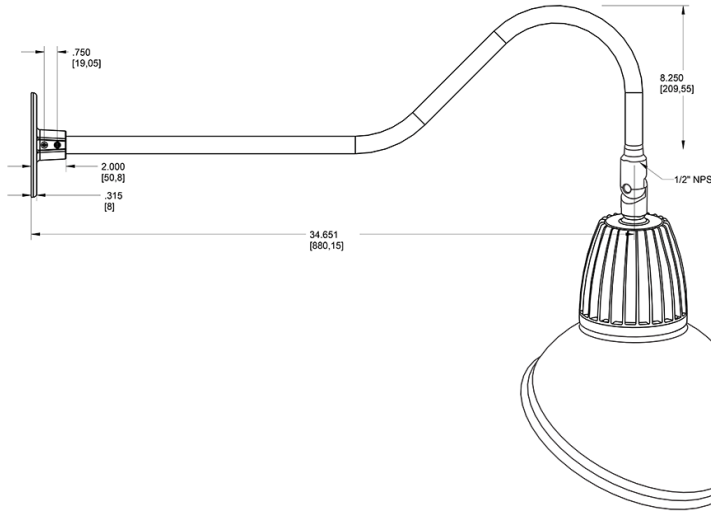

Dimensions

Features

- Adjustable 45° swivel joint
- Superior heat sink
- Die-cast aluminum housing
- 5-Year, No-Compromise Warranty

Ordering Matrix

Family	Wattage	Color Temp	Reflector	Shade	ShadeSize	Finish
GN2LED	13	Y	S	AD	11	S
	13 = 13W 26 = 26W	Y = 3000K Warm N = 4000K Neutral	Blank = Flood R = Rectangular S = Spot	AD = Angled Dome	11 = 11" Blank = 15"	B = Black W = White A = Bronze S = Silver G = Hunter Green YL = Yellow LB = Light Blue BL = Royal Blue BWN = Brown I = Ivory R = Red