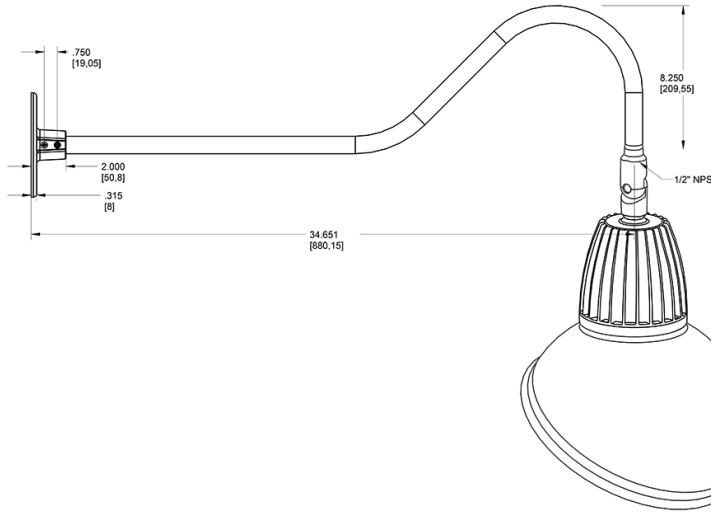

Dimensions

Features

- Adjustable 45° swivel joint
- Superior heat sink
- Die-cast aluminum housing
- 5-Year, No-Compromise Warranty

Ordering Matrix

Family	Wattage	Color Temp	Reflector	Shade	ShadeSize	Finish
GN2LED	13	Y	S	AD	11	BL
	13 = 13W 26 = 26W	Y = 3000K Warm N = 4000K Neutral	Blank = Flood R = Rectangular S = Spot	AD = Angled Dome	11 = 11" Blank = 15"	B = Black W = White A = Bronze S = Silver G = Hunter Green YL = Yellow LB = Light Blue BL = Royal Blue BWN = Brown I = Ivory R = Red