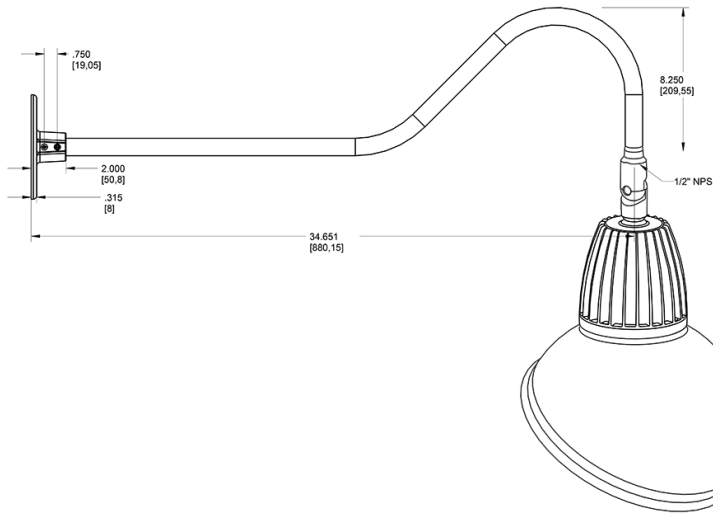

13 & 26 Watt Dome Shade LED Gooseneck Luminaire designed to match the architecture of Main Street storefronts and building perimeters. LED Gooseneck Dome Shade with 35" Goose Arm Style 2.

Color: Black

Weight: 14.0 lbs

Dimensions

Features

- Adjustable 45° swivel joint
- Superior heat sink
- Die-cast aluminum housing
- 5-Year, No-Compromise Warranty

Ordering Matrix

Family	Wattage	Color Temp	Reflector	Shade	ShadeSize	Finish
GN2LED	13	Y	S	AD	11	B
	13 = 13W 26 = 26W	Y = 3000K Warm N = 4000K Neutral	Blank = Flood R = Rectangular S = Spot	AD = Angled Dome	11 = 11" Blank = 15"	B = Black W = White A = Bronze S = Silver G = Hunter Green YL = Yellow LB = Light Blue BL = Royal Blue BWN = Brown I = Ivory R = Red