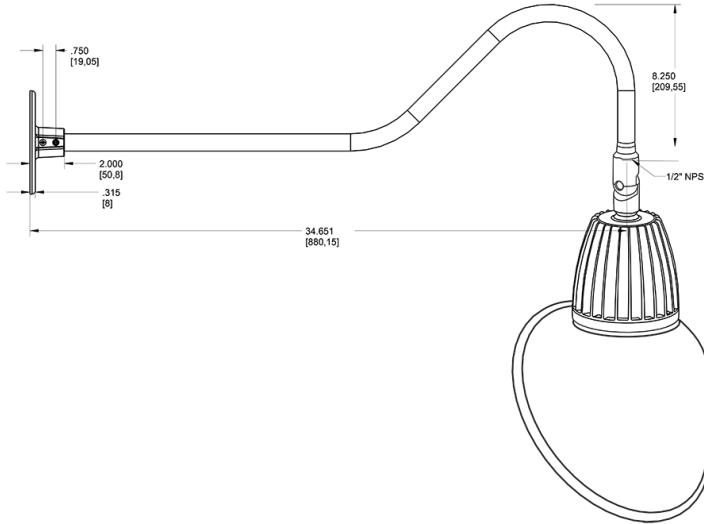

Dimensions

Features

- Adjustable 45° swivel joint
- Superior heat sink
- Die-cast aluminum housing
- 5-Year, No-Compromise Warranty

Ordering Matrix

Family	Wattage	Color Temp	Reflector	Shade	ShadeSize	Finish
GN2LED	13	Y	S	AC		W
	13 = 13W 26 = 26W	Y = 3000K Warm N = 4000K Neutral	Blank = Flood R = Rectangular S = Spot	AC = Angled Cone	11 = 11" Blank = 15"	B = Black W = White A = Bronze S = Silver G = Hunter Green YL = Yellow LB = Light Blue BL = Royal Blue BWN = Brown I = Ivory R = Red