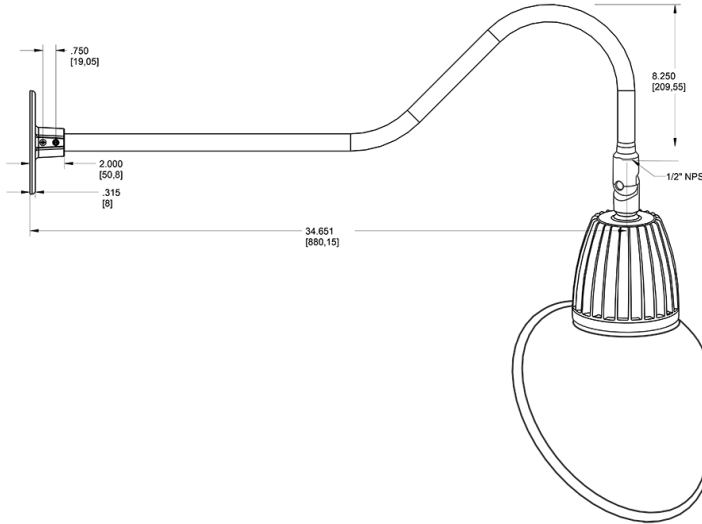

Dimensions

Features

- Adjustable 45° swivel joint
- Superior heat sink
- Die-cast aluminum housing
- 5-Year, No-Compromise Warranty

Ordering Matrix

Family	Wattage	Color Temp	Reflector	Shade	ShadeSize	Finish
GN2LED	13	Y	S	AC	11	W
	13 = 13W 26 = 26W	Y = 3000K Warm N = 4000K Neutral	Blank = Flood R = Rectangular S = Spot	AC = Angled Cone	11 = 11" Blank = 15"	B = Black W = White A = Bronze S = Silver G = Hunter Green YL = Yellow LB = Light Blue BL = Royal Blue BWN = Brown I = Ivory R = Red