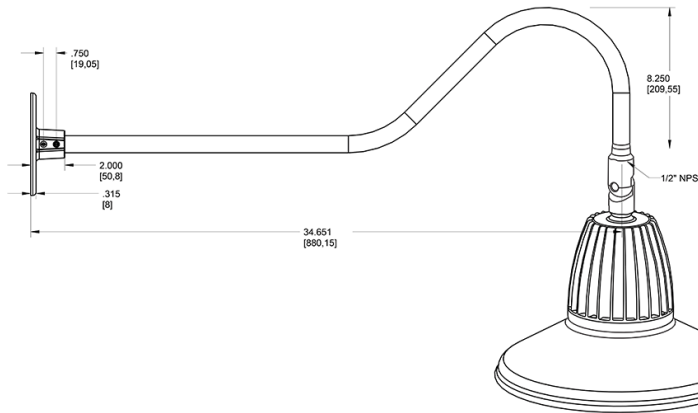

Dimensions

Features

- Adjustable 45° swivel joint
- Superior heat sink
- Die-cast aluminum housing
- 5-Year, No-Compromise Warranty

Ordering Matrix

Family	Wattage	Color Temp	Reflector	Shade	ShadeSize	Finish
GN2LED	13	Y	R	ST		W
	13 = 13W 26 = 26W	Y = 3000K Warm N = 4000K Neutral	Blank = Flood R = Rectangular S = Spot	ST = Straight Shade	11 = 11" Blank = 15"	B = Black W = White A = Bronze S = Silver G = Hunter Green YL = Yellow LB = Light Blue BL = Royal Blue BWN = Brown I = Ivory R = Red