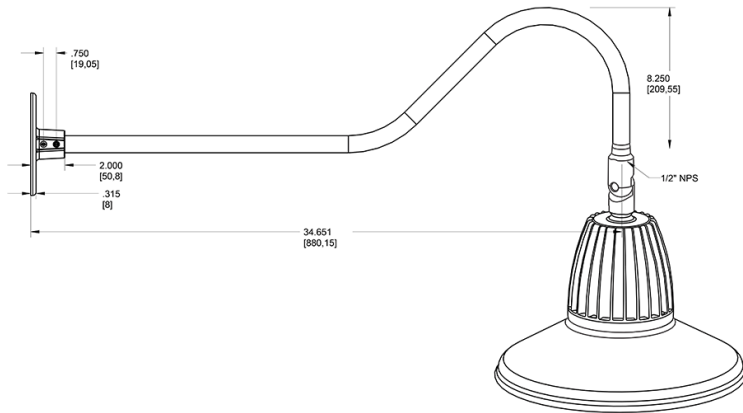

Dimensions

Features

- Adjustable 45° swivel joint
- Superior heat sink
- Die-cast aluminum housing
- 5-Year, No-Compromise Warranty

Ordering Matrix

Family	Wattage	Color Temp	Reflector	Shade	ShadeSize	Finish
GN2LED	13	Y	R	ST		B
	13 = 13W 26 = 26W	Y = 3000K Warm N = 4000K Neutral	Blank = Flood R = Rectangular S = Spot	ST = Straight Shade	11 = 11" Blank = 15"	B = Black W = White A = Bronze S = Silver G = Hunter Green YL = Yellow LB = Light Blue BL = Royal Blue BWN = Brown I = Ivory R = Red