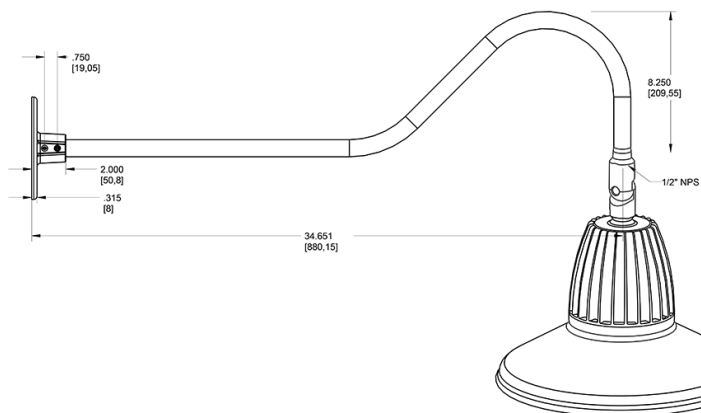

Dimensions

Features

- Adjustable 45° swivel joint
- Superior heat sink
- Die-cast aluminum housing
- 5-Year, No-Compromise Warranty

Ordering Matrix

Family	Wattage	Color Temp	Reflector	Shade	ShadeSize	Finish
GN2LED	13	Y	R	ST	11	B
	13 = 13W 26 = 26W	Y = 3000K Warm N = 4000K Neutral	Blank = Flood R = Rectangular S = Spot	ST = Straight Shade	11 = 11" Blank = 15"	B = Black W = White A = Bronze S = Silver G = Hunter Green YL = Yellow LB = Light Blue BL = Royal Blue BWN = Brown I = Ivory R = Red