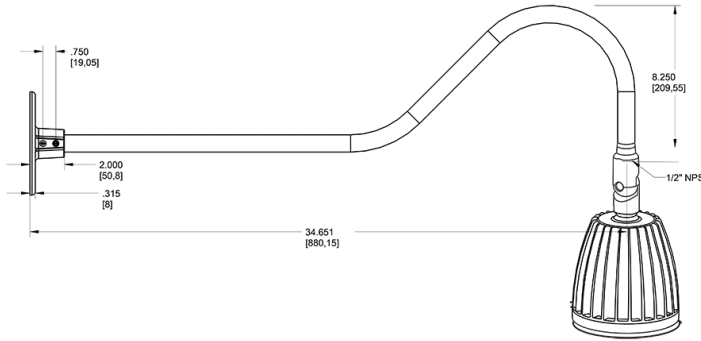

Dimensions

Features

- Adjustable 45° swivel joint
- Superior heat sink
- Die-cast aluminum housing
- 5-Year, No-Compromise Warranty

Ordering Matrix

Family	Wattage	Color Temp	Reflector	Shade	ShadeSize	Finish
GN2LED	13	Y	R			S
	13 = 13W 26 = 26W	Y = 3000K Warm N = 4000K Neutral	Blank = Flood R = Rectangular S = Spot	Blank = No Shade	Blank = No Shade Size	B = Black W = White A = Bronze S = Silver G = Hunter Green YL = Yellow LB = Light Blue BL = Royal Blue BWN = Brown I = Ivory R = Red