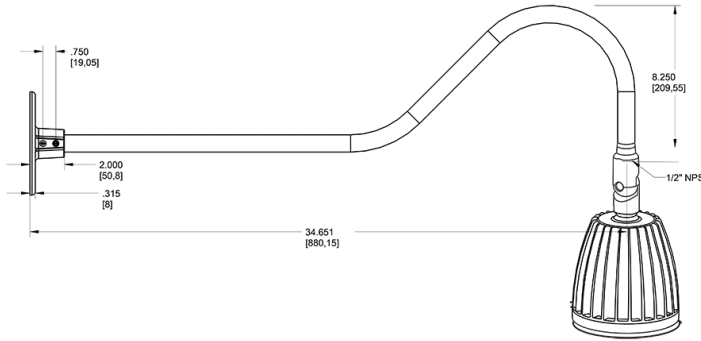

Dimensions

Features

- Adjustable 45° swivel joint
- Superior heat sink
- Die-cast aluminum housing
- 5-Year, No-Compromise Warranty

Ordering Matrix

Family	Wattage	Color Temp	Reflector	Shade	ShadeSize	Finish
GN2LED	13	Y	R			LB
	13 = 13W 26 = 26W	Y = 3000K Warm N = 4000K Neutral	Blank = Flood R = Rectangular S = Spot	Blank = No Shade	Blank = No Shade Size	B = Black W = White A = Bronze S = Silver G = Hunter Green YL = Yellow LB = Light Blue BL = Royal Blue BWN = Brown I = Ivory R = Red