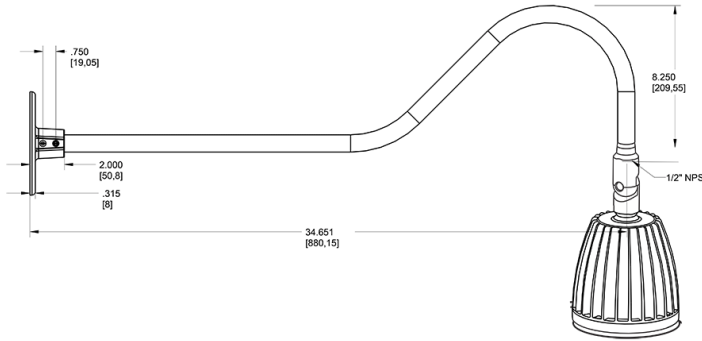

Dimensions

Features

- Adjustable 45° swivel joint
- Superior heat sink
- Die-cast aluminum housing
- 5-Year, No-Compromise Warranty

Ordering Matrix

Family	Wattage	Color Temp	Reflector	Shade	ShadeSize	Finish
GN2LED	13	Y	R			I
	13 = 13W 26 = 26W	Y = 3000K Warm N = 4000K Neutral	Blank = Flood R = Rectangular S = Spot	Blank = No Shade	Blank = No Shade Size	B = Black W = White A = Bronze S = Silver G = Hunter Green YL = Yellow LB = Light Blue BL = Royal Blue BWN = Brown I = Ivory R = Red