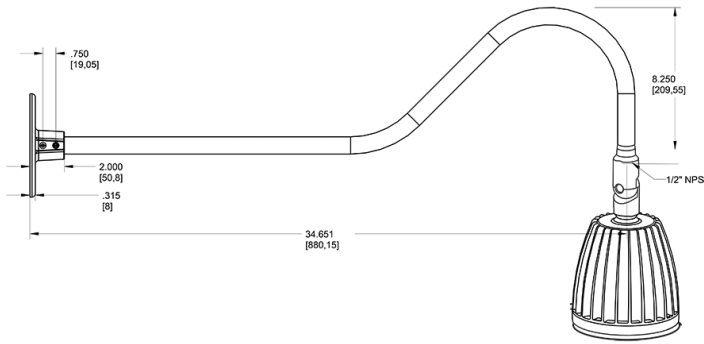

Dimensions

Features

- Adjustable 45° swivel joint
- Superior heat sink
- Die-cast aluminum housing
- 5-Year, No-Compromise Warranty

Ordering Matrix

Family	Wattage	Color Temp	Reflector	Shade	ShadeSize	Finish
GN2LED	13	Y	R			B
	13 = 13W 26 = 26W	Y = 3000K Warm N = 4000K Neutral	Blank = Flood R = Rectangular S = Spot	Blank = No Shade	Blank = No Shade Size	B = Black W = White A = Bronze S = Silver G = Hunter Green YL = Yellow LB = Light Blue BL = Royal Blue BWN = Brown I = Ivory R = Red