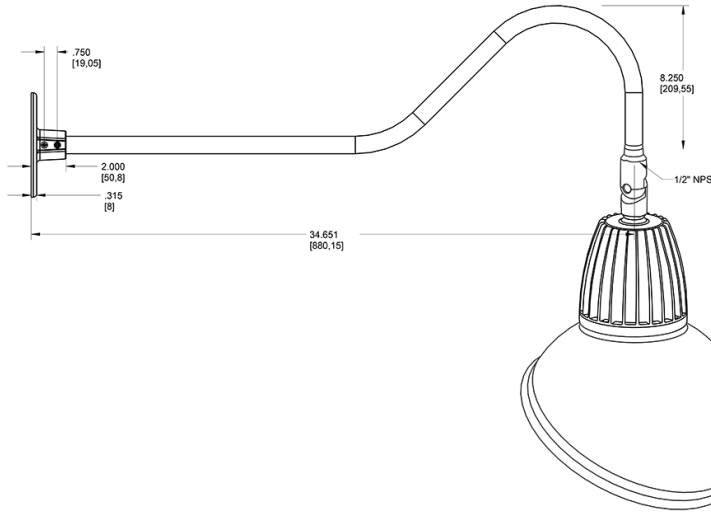

13 & 26 Watt Dome Shade LED Gooseneck Luminaire designed to match the architecture of Main Street storefronts and building perimeters. LED Gooseneck Dome Shade with 35" Goose Arm Style 2.

Color: Ivory

Weight: 14.0 lbs

Technical Specifications

Compliance

UL Listed:

Suitable for wet locations. Suitable for mounting within 4ft (1.2m) of the ground.

IESNA LM-79 & lm-80 Testing:

RAB LED luminaires and LED components have been tested by an independent laboratory in accordance with IESNA lm-79 and lm-80

Dimensions

Features

- Adjustable 45° swivel joint
- Superior heat sink
- Die-cast aluminum housing
- 5-Year, No-Compromise Warranty

Ordering Matrix

Family	Wattage	Color Temp	Reflector	Shade	ShadeSize	Finish
GN2LED	13	Y	R	AD		I
	13 = 13W 26 = 26W	Y = 3000K Warm N = 4000K Neutral	Blank = Flood R = Rectangular S = Spot	AD = Angled Dome	11 = 11" Blank = 15"	B = Black W = White A = Bronze S = Silver G = Hunter Green YL = Yellow LB = Light Blue BL = Royal Blue BWN = Brown I = Ivory R = Red