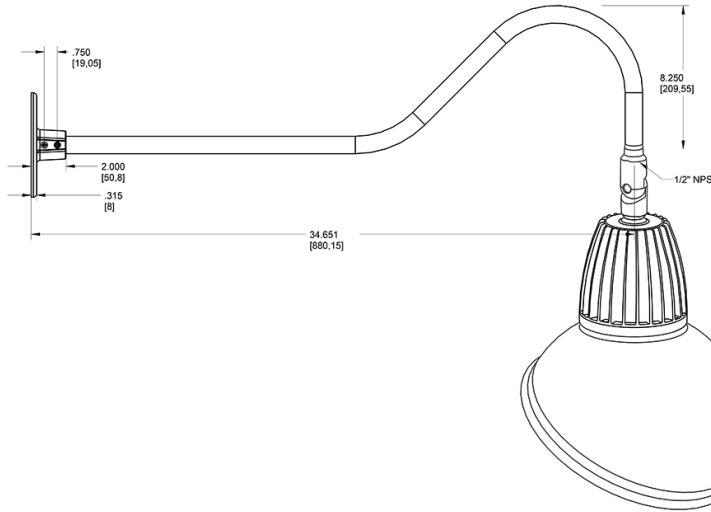

13 & 26 Watt Dome Shade LED Gooseneck Luminaire designed to match the architecture of Main Street storefronts and building perimeters. LED Gooseneck Dome Shade with 35" Goose Arm Style 2.

Color: Brown

Weight: 14.0 lbs

Technical Specifications

Compliance

UL Listed:

Suitable for wet locations. Suitable for mounting within 4ft (1.2m) of the ground.

IESNA LM-79 & lm-80 Testing:

RAB LED luminaires and LED components have been tested by an independent laboratory in accordance with IESNA lm-79 and lm-80

Dimensions

Features

- Adjustable 45° swivel joint
- Superior heat sink
- Die-cast aluminum housing
- 5-Year, No-Compromise Warranty

Ordering Matrix

Family	Wattage	Color Temp	Reflector	Shade	ShadeSize	Finish
GN2LED	13	Y	R	AD		BWN
	13 = 13W 26 = 26W	Y = 3000K Warm N = 4000K Neutral	Blank = Flood R = Rectangular S = Spot	AD = Angled Dome	11 = 11" Blank = 15"	B = Black W = White A = Bronze S = Silver G = Hunter Green YL = Yellow LB = Light Blue BL = Royal Blue BWN = Brown I = Ivory R = Red