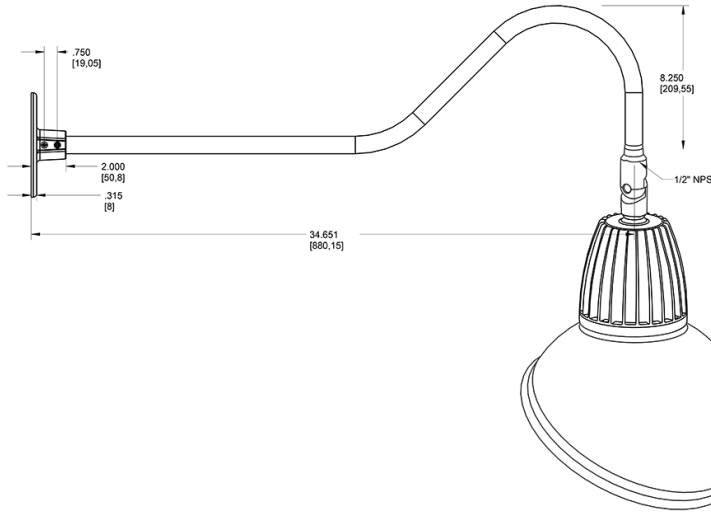

Dimensions

Features

- Adjustable 45° swivel joint
- Superior heat sink
- Die-cast aluminum housing
- 5-Year, No-Compromise Warranty

Ordering Matrix

Family	Wattage	Color Temp	Reflector	Shade	ShadeSize	Finish
GN2LED	13	Y	R	AD	11	A
	13 = 13W 26 = 26W	Y = 3000K Warm N = 4000K Neutral	Blank = Flood R = Rectangular S = Spot	AD = Angled Dome	11 = 11" Blank = 15"	B = Black W = White A = Bronze S = Silver G = Hunter Green YL = Yellow LB = Light Blue BL = Royal Blue BWN = Brown I = Ivory R = Red