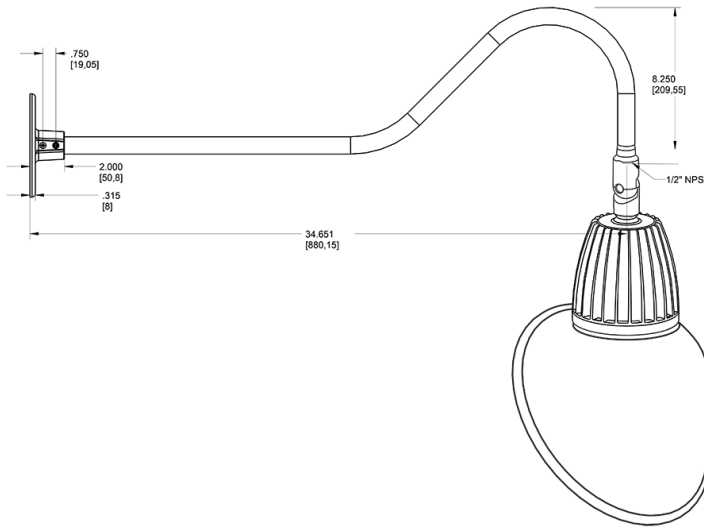

Dimensions

Features

- Adjustable 45° swivel joint
- Superior heat sink
- Die-cast aluminum housing
- 5-Year, No-Compromise Warranty

Ordering Matrix

Family	Wattage	Color Temp	Reflector	Shade	ShadeSize	Finish
GN2LED	13	Y	R	AC		W
	13 = 13W 26 = 26W	Y = 3000K Warm N = 4000K Neutral	Blank = Flood R = Rectangular S = Spot	AC = Angled Cone	11 = 11" Blank = 15"	B = Black W = White A = Bronze S = Silver G = Hunter Green YL = Yellow LB = Light Blue BL = Royal Blue BWN = Brown I = Ivory R = Red