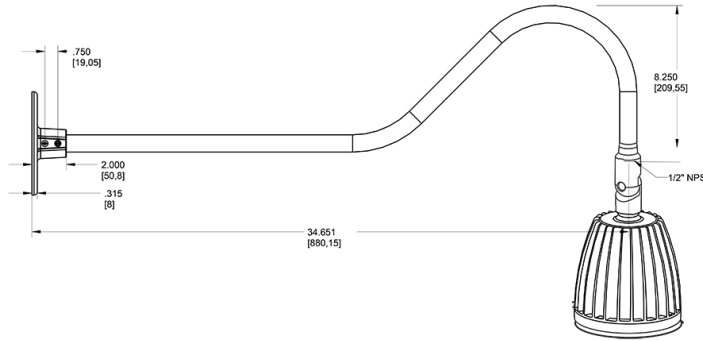

Dimensions

Features

- Adjustable 45° swivel joint
- Superior heat sink
- Die-cast aluminum housing
- 5-Year, No-Compromise Warranty

Ordering Matrix

Family	Wattage	Color Temp	Reflector	Shade	ShadeSize	Finish
GN2LED	13	Y				I
	13 = 13W 26 = 26W	Y = 3000K Warm N = 4000K Neutral	Blank = Flood R = Rectangular S = Spot	Blank = No Shade	Blank = No Shade Size	B = Black W = White A = Bronze S = Silver G = Hunter Green YL = Yellow LB = Light Blue BL = Royal Blue BWN = Brown I = Ivory R = Red