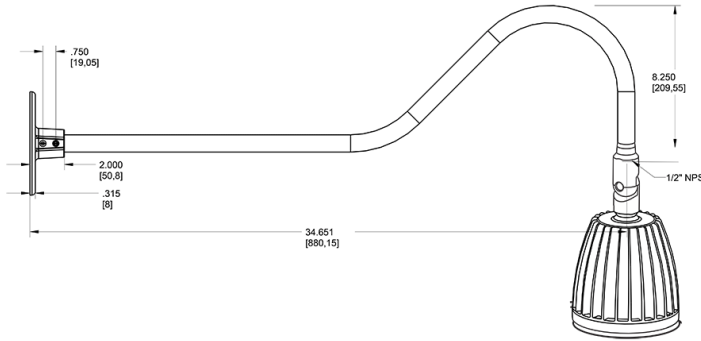

Dimensions

Features

- Adjustable 45° swivel joint
- Superior heat sink
- Die-cast aluminum housing
- 5-Year, No-Compromise Warranty

Ordering Matrix

Family	Wattage	Color Temp	Reflector	Shade	ShadeSize	Finish
GN2LED	13	Y				BL
	13 = 13W 26 = 26W	Y = 3000K Warm N = 4000K Neutral	Blank = Flood R = Rectangular S = Spot	Blank = No Shade	Blank = No Shade Size	B = Black W = White A = Bronze S = Silver G = Hunter Green YL = Yellow LB = Light Blue BL = Royal Blue BWN = Brown I = Ivory R = Red