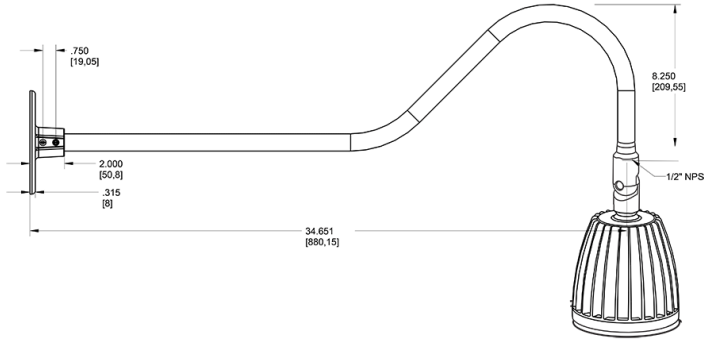

Dimensions

Features

- Adjustable 45° swivel joint
- Superior heat sink
- Die-cast aluminum housing
- 5-Year, No-Compromise Warranty

Ordering Matrix

Family	Wattage	Color Temp	Reflector	Shade	ShadeSize	Finish
GN2LED	13	Y				B
	13 = 13W 26 = 26W	Y = 3000K Warm N = 4000K Neutral	Blank = Flood R = Rectangular S = Spot	Blank = No Shade	Blank = No Shade Size	B = Black W = White A = Bronze S = Silver G = Hunter Green YL = Yellow LB = Light Blue BL = Royal Blue BWN = Brown I = Ivory R = Red