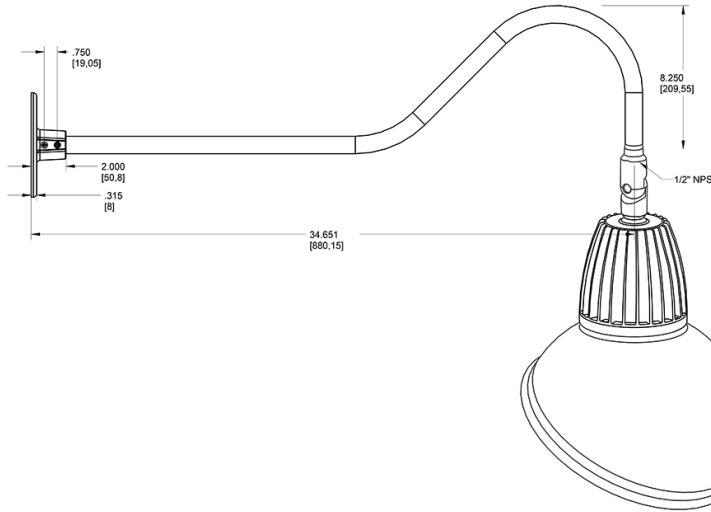

Technical Specifications

Compliance

UL Listed:

Suitable for wet locations. Suitable for mounting within 4ft (1.2m) of the ground.

IESNA LM-79 & lm-80 Testing:

RAB LED luminaires and LED components have been tested by an independent laboratory in accordance with IESNA lm-79 and lm-80

Dimensions

Features

- Adjustable 45° swivel joint
- Superior heat sink
- Die-cast aluminum housing
- 5-Year, No-Compromise Warranty

Ordering Matrix

Family	Wattage	Color Temp	Reflector	Shade	ShadeSize	Finish
GN2LED	13	Y		AD		LB
	13 = 13W 26 = 26W	Y = 3000K Warm N = 4000K Neutral	Blank = Flood R = Rectangular S = Spot	AD = Angled Dome	11 = 11" Blank = 15"	B = Black W = White A = Bronze S = Silver G = Hunter Green YL = Yellow LB = Light Blue BL = Royal Blue BWN = Brown I = Ivory R = Red