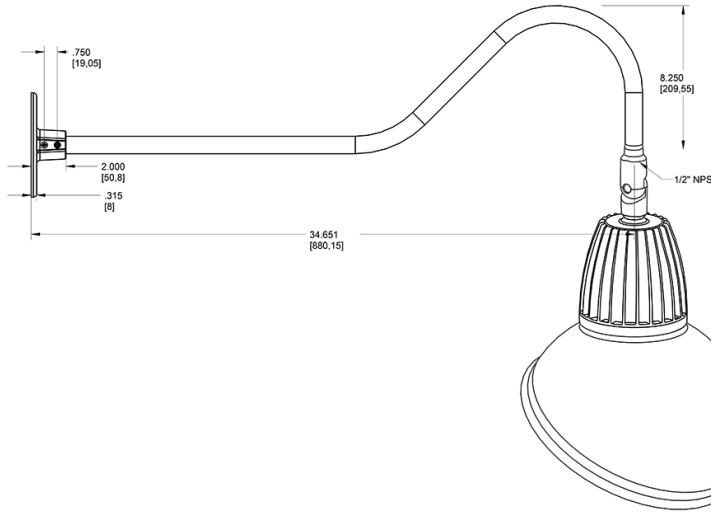

13 & 26 Watt Dome Shade LED Gooseneck Luminaire designed to match the architecture of Main Street storefronts and building perimeters. LED Gooseneck Dome Shade with 35" Goose Arm Style 2.

Color: Brown

Weight: 14.0 lbs

Technical Specifications

Compliance

UL Listed:

Suitable for wet locations. Suitable for mounting within 4ft (1.2m) of the ground.

IESNA LM-79 & lm-80 Testing:

RAB LED luminaires and LED components have been tested by an independent laboratory in accordance with IESNA lm-79 and lm-80

Dimensions

Features

- Adjustable 45° swivel joint
- Superior heat sink
- Die-cast aluminum housing
- 5-Year, No-Compromise Warranty

Ordering Matrix

Family	Wattage	Color Temp	Reflector	Shade	ShadeSize	Finish
GN2LED	13	Y		AD		BWN
	13 = 13W 26 = 26W	Y = 3000K Warm N = 4000K Neutral	Blank = Flood R = Rectangular S = Spot	AD = Angled Dome	11 = 11" Blank = 15"	B = Black W = White A = Bronze S = Silver G = Hunter Green YL = Yellow LB = Light Blue BL = Royal Blue BWN = Brown I = Ivory R = Red