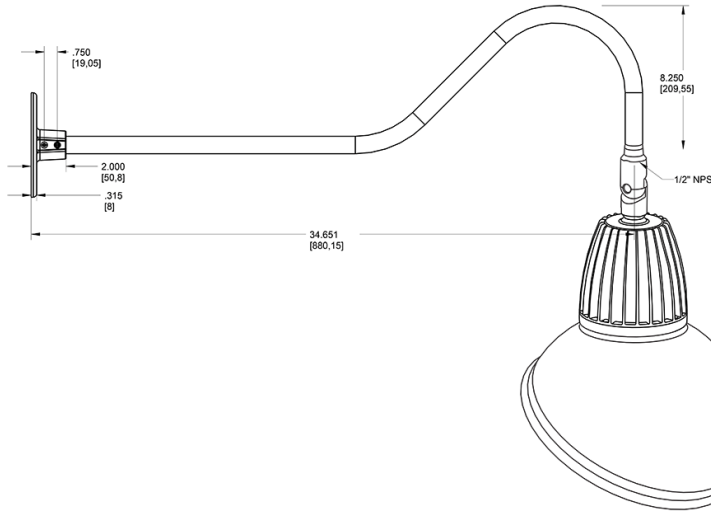

Technical Specifications

Compliance

UL Listed:

Suitable for wet locations. Suitable for mounting within 4ft (1.2m) of the ground.

IESNA LM-79 & lm-80 Testing:

RAB LED luminaires and LED components have been tested by an independent laboratory in accordance with IESNA lm-79 and lm-80

Dimensions

Features

- Adjustable 45° swivel joint
- Superior heat sink
- Die-cast aluminum housing
- 5-Year, No-Compromise Warranty

Ordering Matrix

Family	Wattage	Color Temp	Reflector	Shade	ShadeSize	Finish
GN2LED	13	Y		AD	11	G
	13 = 13W 26 = 26W	Y = 3000K Warm N = 4000K Neutral	Blank = Flood R = Rectangular S = Spot	AD = Angled Dome	11 = 11" Blank = 15"	B = Black W = White A = Bronze S = Silver G = Hunter Green YL = Yellow LB = Light Blue BL = Royal Blue BWN = Brown I = Ivory R = Red