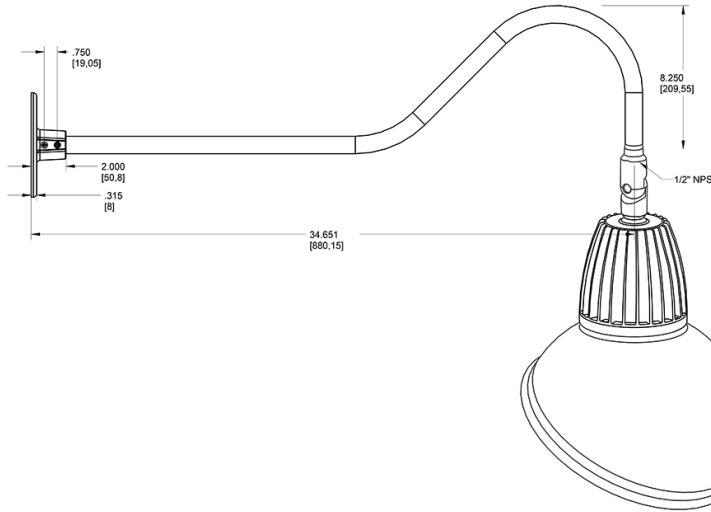

13 & 26 Watt Dome Shade LED Gooseneck Luminaire designed to match the architecture of Main Street storefronts and building perimeters. LED Gooseneck Dome Shade with 35" Goose Arm Style 2.

Color: Brown

Weight: 14.0 lbs

Technical Specifications

Compliance

UL Listed:

Suitable for wet locations. Suitable for mounting within 4ft (1.2m) of the ground.

IESNA LM-79 & lm-80 Testing:

RAB LED luminaires and LED components have been tested by an independent laboratory in accordance with IESNA lm-79 and lm-80

Dimensions

Features

- Adjustable 45° swivel joint
- Superior heat sink
- Die-cast aluminum housing
- 5-Year, No-Compromise Warranty

Ordering Matrix

Family	Wattage	Color Temp	Reflector	Shade	ShadeSize	Finish
GN2LED	13	Y		AD	11	BWN
	13 = 13W 26 = 26W	Y = 3000K Warm N = 4000K Neutral	Blank = Flood R = Rectangular S = Spot	AD = Angled Dome	11 = 11" Blank = 15"	B = Black W = White A = Bronze S = Silver G = Hunter Green YL = Yellow LB = Light Blue BL = Royal Blue BWN = Brown I = Ivory R = Red