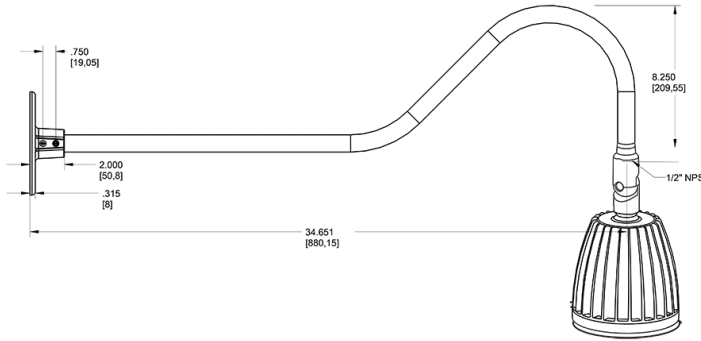

Dimensions

Features

- Adjustable 45° swivel joint
- Superior heat sink
- Die-cast aluminum housing
- 5-Year, No-Compromise Warranty

Ordering Matrix

Family	Wattage	Color Temp	Reflector	Shade	ShadeSize	Finish
GN2LED	13	Y				A
	13 = 13W 26 = 26W	Y = 3000K Warm N = 4000K Neutral	Blank = Flood R = Rectangular S = Spot	Blank = No Shade	Blank = No Shade Size	B = Black W = White A = Bronze S = Silver G = Hunter Green YL = Yellow LB = Light Blue BL = Royal Blue BWN = Brown I = Ivory R = Red