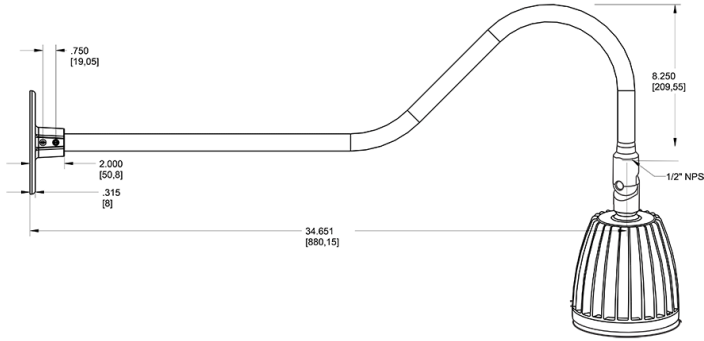

## Dimensions

## Features

- Adjustable 45° swivel joint
- Superior heat sink
- Die-cast aluminum housing
- 5-Year, No-Compromise Warranty