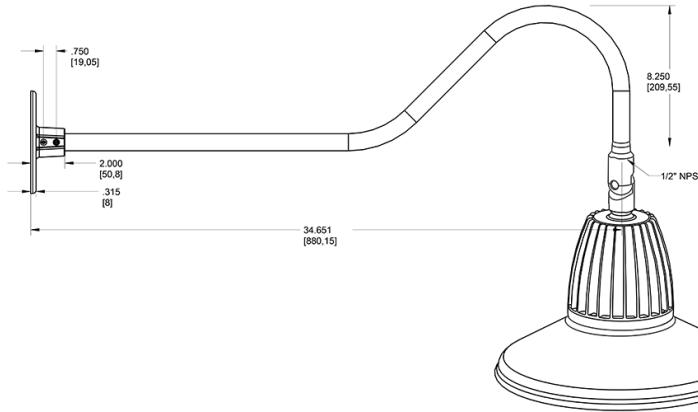

Technical Specifications

Compliance

UL Listed:

Suitable for wet locations. Suitable for mounting within 4ft (1.2m) of the ground.

IESNA LM-79 & lm-80 Testing:

RAB LED luminaires and LED components have been tested by an independent laboratory in accordance with IESNA lm-79 and lm-80

Dimensions

Features

- Adjustable 45° swivel joint
- Superior heat sink
- Die-cast aluminum housing
- 5-Year, No-Compromise Warranty

Ordering Matrix

Family	Wattage	Color Temp	Reflector	Shade	ShadeSize	Finish
GN2LED	13	N		ST		BL
	13 = 13W 26 = 26W	Y = 3000K Warm N = 4000K Neutral	Blank = Flood R = Rectangular S = Spot	ST = Straight Shade	11 = 11" Blank = 15"	B = Black W = White A = Bronze S = Silver G = Hunter Green YL = Yellow LB = Light Blue BL = Royal Blue BWN = Brown I = Ivory R = Red