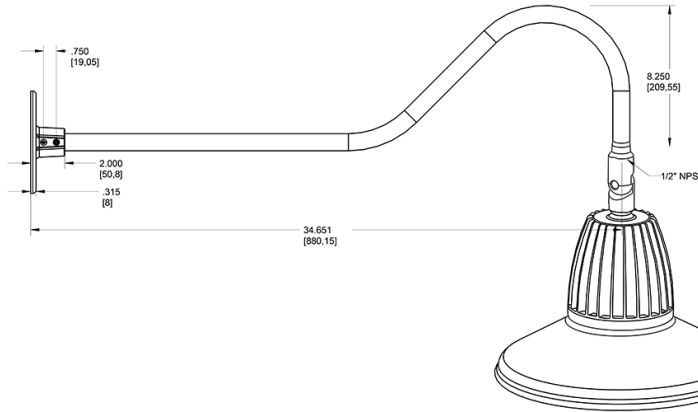

Dimensions

Features

- Adjustable 45° swivel joint
- Superior heat sink
- Die-cast aluminum housing
- 5-Year, No-Compromise Warranty

Ordering Matrix

Family	Wattage	Color Temp	Reflector	Shade	ShadeSize	Finish
GN2LED	13	N		ST		A
	13 = 13W 26 = 26W	Y = 3000K Warm N = 4000K Neutral	Blank = Flood R = Rectangular S = Spot	ST = Straight Shade	11 = 11" Blank = 15"	B = Black W = White A = Bronze S = Silver G = Hunter Green YL = Yellow LB = Light Blue BL = Royal Blue BWN = Brown I = Ivory R = Red