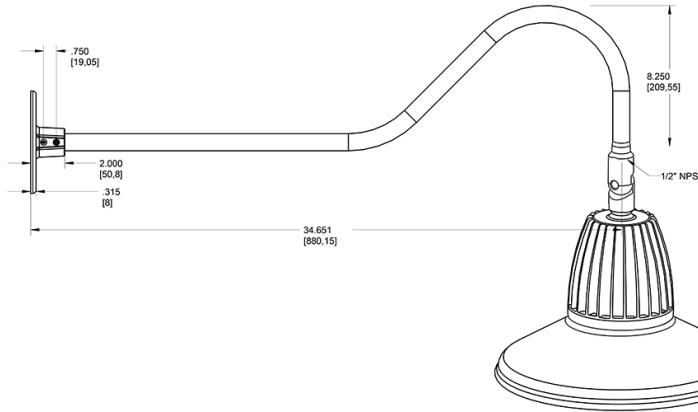

Dimensions

Features

- Adjustable 45° swivel joint
- Superior heat sink
- Die-cast aluminum housing
- 5-Year, No-Compromise Warranty

Ordering Matrix

Family	Wattage	Color Temp	Reflector	Shade	ShadeSize	Finish
GN2LED	13	N	S	ST		YL
	13 = 13W 26 = 26W	Y = 3000K Warm N = 4000K Neutral	Blank = Flood R = Rectangular S = Spot	ST = Straight Shade	11 = 11" Blank = 15"	B = Black W = White A = Bronze S = Silver G = Hunter Green YL = Yellow LB = Light Blue BL = Royal Blue BWN = Brown I = Ivory R = Red