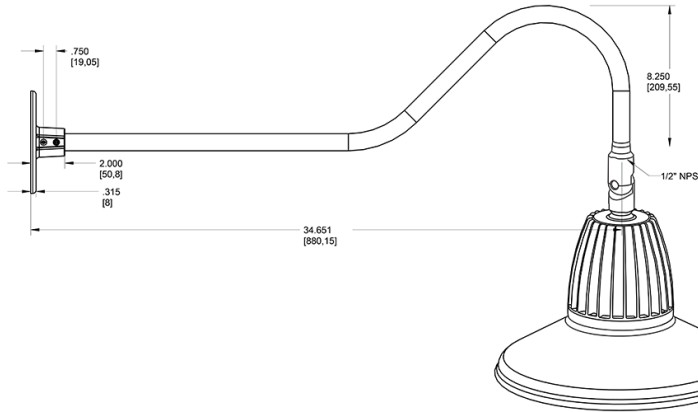

Dimensions

Features

- Adjustable 45° swivel joint
- Superior heat sink
- Die-cast aluminum housing
- 5-Year, No-Compromise Warranty

Ordering Matrix

Family	Wattage	Color Temp	Reflector	Shade	ShadeSize	Finish
GN2LED	13	N	S	ST		I
	13 = 13W 26 = 26W	Y = 3000K Warm N = 4000K Neutral	Blank = Flood R = Rectangular S = Spot	ST = Straight Shade	11 = 11" Blank = 15"	B = Black W = White A = Bronze S = Silver G = Hunter Green YL = Yellow LB = Light Blue BL = Royal Blue BWN = Brown I = Ivory R = Red