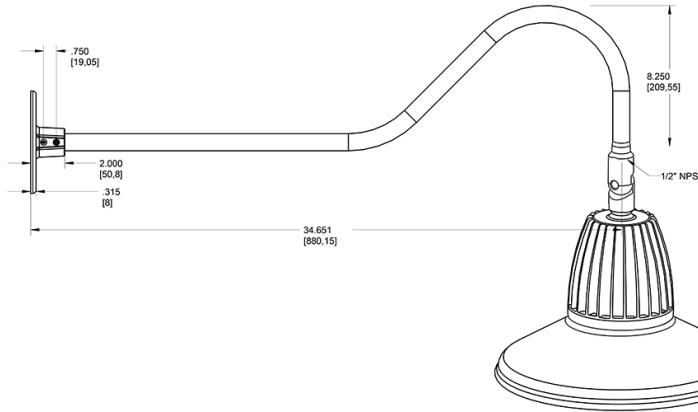

Dimensions

Features

- Adjustable 45° swivel joint
- Superior heat sink
- Die-cast aluminum housing
- 5-Year, No-Compromise Warranty

Ordering Matrix

Family	Wattage	Color Temp	Reflector	Shade	ShadeSize	Finish
GN2LED	13	N	S	ST		BL
	13 = 13W 26 = 26W	Y = 3000K Warm N = 4000K Neutral	Blank = Flood R = Rectangular S = Spot	ST = Straight Shade	11 = 11" Blank = 15"	B = Black W = White A = Bronze S = Silver G = Hunter Green YL = Yellow LB = Light Blue BL = Royal Blue BWN = Brown I = Ivory R = Red