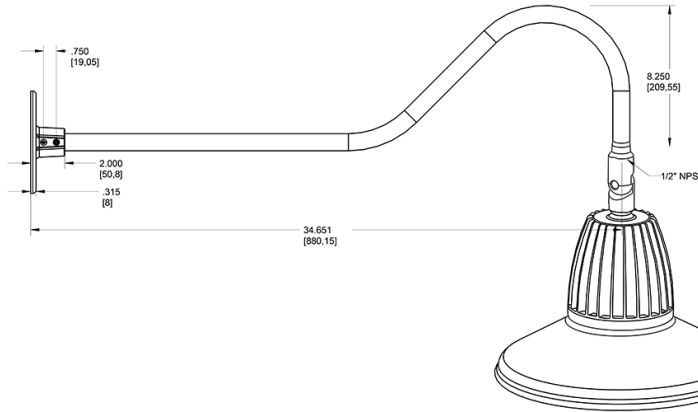

Dimensions

Features

- Adjustable 45° swivel joint
- Superior heat sink
- Die-cast aluminum housing
- 5-Year, No-Compromise Warranty

Ordering Matrix

Family	Wattage	Color Temp	Reflector	Shade	ShadeSize	Finish
GN2LED	13	N	S	ST		A
	13 = 13W 26 = 26W	Y = 3000K Warm N = 4000K Neutral	Blank = Flood R = Rectangular S = Spot	ST = Straight Shade	11 = 11" Blank = 15"	B = Black W = White A = Bronze S = Silver G = Hunter Green YL = Yellow LB = Light Blue BL = Royal Blue BWN = Brown I = Ivory R = Red