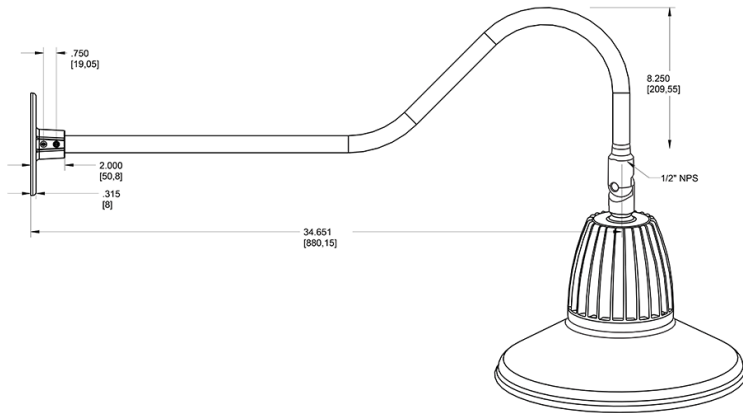

Dimensions

Features

- Adjustable 45° swivel joint
- Superior heat sink
- Die-cast aluminum housing
- 5-Year, No-Compromise Warranty

Ordering Matrix

Family	Wattage	Color Temp	Reflector	Shade	ShadeSize	Finish
GN2LED	13	N	S	ST	11	W
	13 = 13W 26 = 26W	Y = 3000K Warm N = 4000K Neutral	Blank = Flood R = Rectangular S = Spot	ST = Straight Shade	11 = 11" Blank = 15"	B = Black W = White A = Bronze S = Silver G = Hunter Green YL = Yellow LB = Light Blue BL = Royal Blue BWN = Brown I = Ivory R = Red