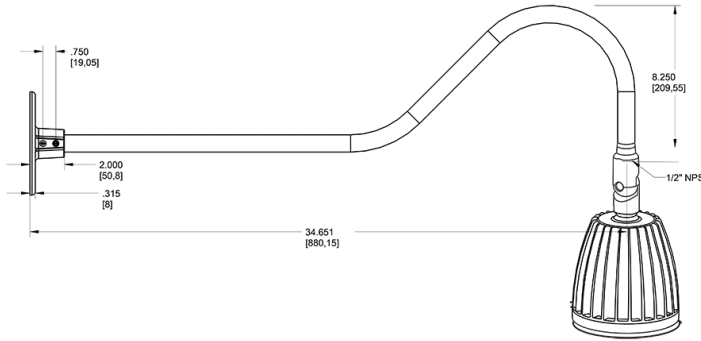

Dimensions

Features

- Adjustable 45° swivel joint
- Superior heat sink
- Die-cast aluminum housing
- 5-Year, No-Compromise Warranty

Ordering Matrix

Family	Wattage	Color Temp	Reflector	Shade	ShadeSize	Finish
GN2LED	13	N	S			LB
	13 = 13W 26 = 26W	Y = 3000K Warm N = 4000K Neutral	Blank = Flood R = Rectangular S = Spot	Blank = No Shade	Blank = No Shade Size	B = Black W = White A = Bronze S = Silver G = Hunter Green YL = Yellow LB = Light Blue BL = Royal Blue BWN = Brown I = Ivory R = Red