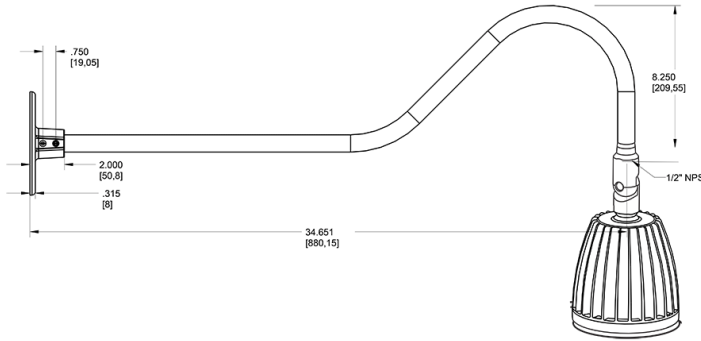

Dimensions

Features

- Adjustable 45° swivel joint
- Superior heat sink
- Die-cast aluminum housing
- 5-Year, No-Compromise Warranty

Ordering Matrix

Family	Wattage	Color Temp	Reflector	Shade	ShadeSize	Finish
GN2LED	13	N	S			BL
	13 = 13W 26 = 26W	Y = 3000K Warm N = 4000K Neutral	Blank = Flood R = Rectangular S = Spot	Blank = No Shade	Blank = No Shade Size	B = Black W = White A = Bronze S = Silver G = Hunter Green YL = Yellow LB = Light Blue BL = Royal Blue BWN = Brown I = Ivory R = Red