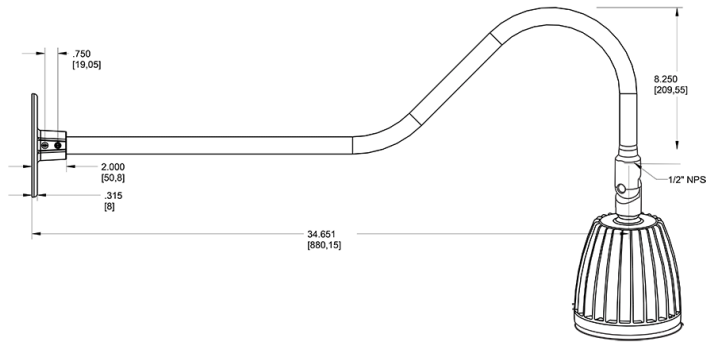

Dimensions

Features

- Adjustable 45° swivel joint
- Superior heat sink
- Die-cast aluminum housing
- 5-Year, No-Compromise Warranty

Ordering Matrix

Family	Wattage	Color Temp	Reflector	Shade	ShadeSize	Finish
GN2LED	13	N	S			B
	13 = 13W 26 = 26W	Y = 3000K Warm N = 4000K Neutral	Blank = Flood R = Rectangular S = Spot	Blank = No Shade	Blank = No Shade Size	B = Black W = White A = Bronze S = Silver G = Hunter Green YL = Yellow LB = Light Blue BL = Royal Blue BWN = Brown I = Ivory R = Red