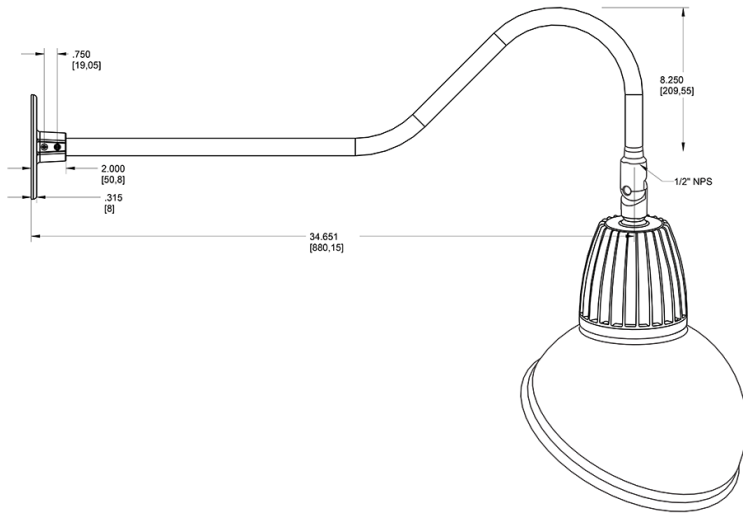

Dimensions

Features

- Adjustable 45° swivel joint
- Superior heat sink
- Die-cast aluminum housing
- 5-Year, No-Compromise Warranty

Ordering Matrix

Family	Wattage	Color Temp	Reflector	Shade	ShadeSize	Finish
GN2LED	13	N	S	AD		W
	13 = 13W 26 = 26W	Y = 3000K Warm N = 4000K Neutral	Blank = Flood R = Rectangular S = Spot	AD = Angled Dome	11 = 11" Blank = 15"	B = Black W = White A = Bronze S = Silver G = Hunter Green YL = Yellow LB = Light Blue BL = Royal Blue BWN = Brown I = Ivory R = Red