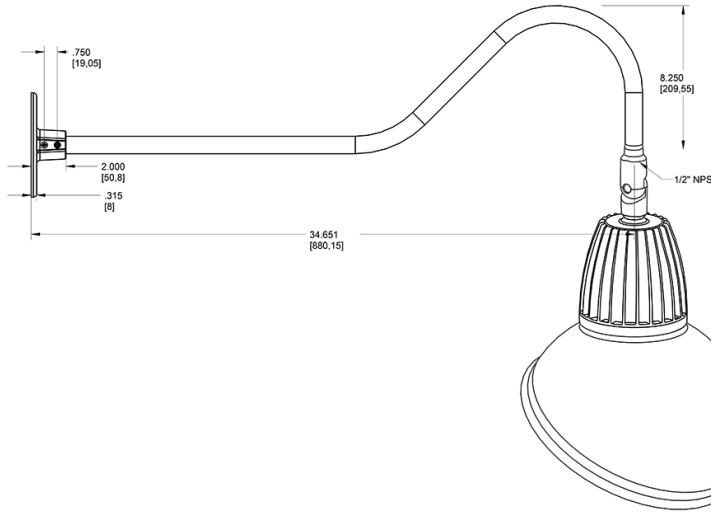

Dimensions

Features

- Adjustable 45° swivel joint
- Superior heat sink
- Die-cast aluminum housing
- 5-Year, No-Compromise Warranty

Ordering Matrix

Family	Wattage	Color Temp	Reflector	Shade	ShadeSize	Finish
GN2LED	13	N	S	AD		S
	13 = 13W 26 = 26W	Y = 3000K Warm N = 4000K Neutral	Blank = Flood R = Rectangular S = Spot	AD = Angled Dome	11 = 11" Blank = 15"	B = Black W = White A = Bronze S = Silver G = Hunter Green YL = Yellow LB = Light Blue BL = Royal Blue BWN = Brown I = Ivory R = Red