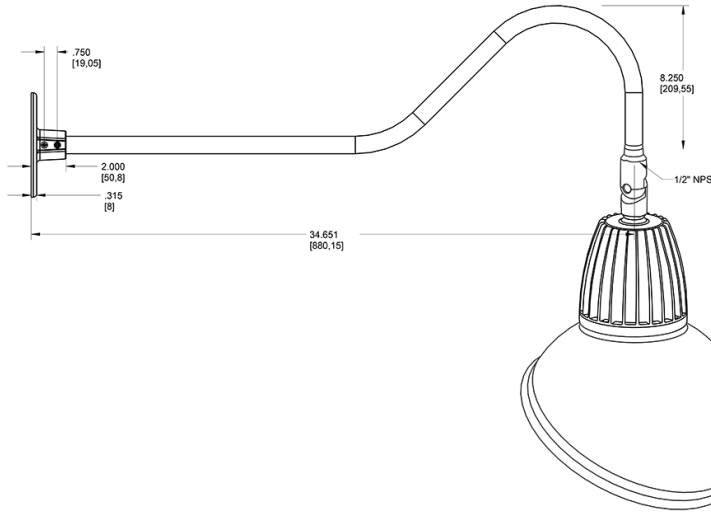

13 & 26 Watt Dome Shade LED Gooseneck Luminaire designed to match the architecture of Main Street storefronts and building perimeters. LED Gooseneck Dome Shade with 35" Goose Arm Style 2.

Color: Red

Weight: 14.0 lbs

Technical Specifications

Compliance

UL Listed:

Suitable for wet locations. Suitable for mounting within 4ft (1.2m) of the ground.

IESNA LM-79 & lm-80 Testing:

RAB LED luminaires and LED components have been tested by an independent laboratory in accordance with IESNA lm-79 and lm-80

Dimensions

Features

- Adjustable 45° swivel joint
- Superior heat sink
- Die-cast aluminum housing
- 5-Year, No-Compromise Warranty

Ordering Matrix

Family	Wattage	Color Temp	Reflector	Shade	ShadeSize	Finish
GN2LED	13	N	S	AD		R
	13 = 13W 26 = 26W	Y = 3000K Warm N = 4000K Neutral	Blank = Flood R = Rectangular S = Spot	AD = Angled Dome	11 = 11" Blank = 15"	B = Black W = White A = Bronze S = Silver G = Hunter Green YL = Yellow LB = Light Blue BL = Royal Blue BWN = Brown I = Ivory R = Red