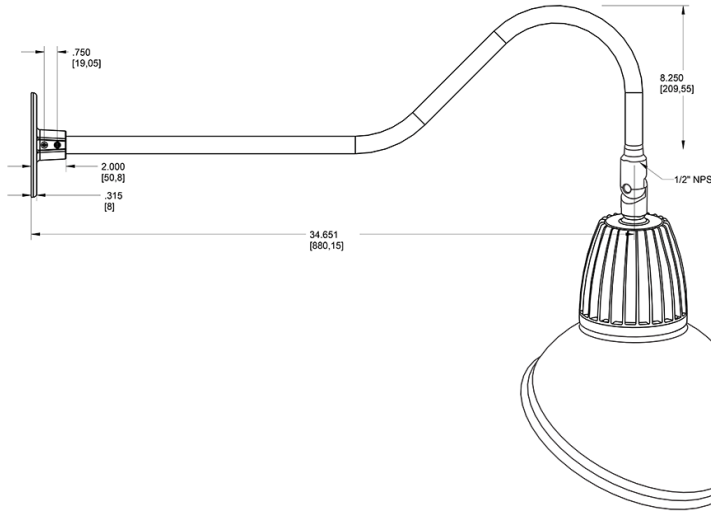

Technical Specifications

Compliance

UL Listed:

Suitable for wet locations. Suitable for mounting within 4ft (1.2m) of the ground.

IESNA LM-79 & lm-80 Testing:

RAB LED luminaires and LED components have been tested by an independent laboratory in accordance with IESNA lm-79 and lm-80

Dimensions

Features

- Adjustable 45° swivel joint
- Superior heat sink
- Die-cast aluminum housing
- 5-Year, No-Compromise Warranty

Ordering Matrix

Family	Wattage	Color Temp	Reflector	Shade	ShadeSize	Finish
GN2LED	13	N	S	AD		LB
	13 = 13W 26 = 26W	Y = 3000K Warm N = 4000K Neutral	Blank = Flood R = Rectangular S = Spot	AD = Angled Dome	11 = 11" Blank = 15"	B = Black W = White A = Bronze S = Silver G = Hunter Green YL = Yellow LB = Light Blue BL = Royal Blue BWN = Brown I = Ivory R = Red