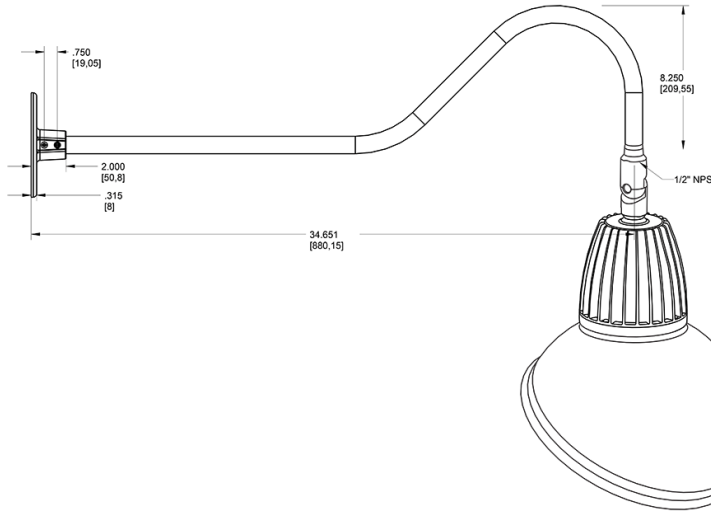

Dimensions

Features

- Adjustable 45° swivel joint
- Superior heat sink
- Die-cast aluminum housing
- 5-Year, No-Compromise Warranty

Ordering Matrix

Family	Wattage	Color Temp	Reflector	Shade	ShadeSize	Finish
GN2LED	13	N	S	AD		G
	13 = 13W 26 = 26W	Y = 3000K Warm N = 4000K Neutral	Blank = Flood R = Rectangular S = Spot	AD = Angled Dome	11 = 11" Blank = 15"	B = Black W = White A = Bronze S = Silver G = Hunter Green YL = Yellow LB = Light Blue BL = Royal Blue BWN = Brown I = Ivory R = Red