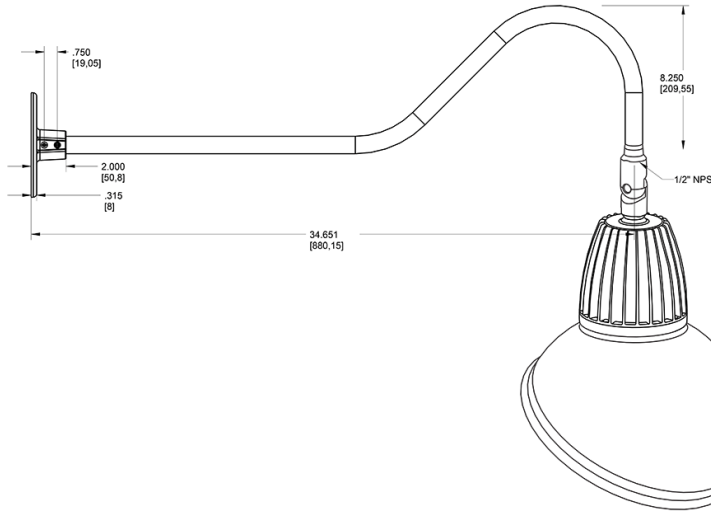

Dimensions

Features

- Adjustable 45° swivel joint
- Superior heat sink
- Die-cast aluminum housing
- 5-Year, No-Compromise Warranty

Ordering Matrix

Family	Wattage	Color Temp	Reflector	Shade	ShadeSize	Finish
GN2LED	13	N	S	AD		BL
	13 = 13W 26 = 26W	Y = 3000K Warm N = 4000K Neutral	Blank = Flood R = Rectangular S = Spot	AD = Angled Dome	11 = 11" Blank = 15"	B = Black W = White A = Bronze S = Silver G = Hunter Green YL = Yellow LB = Light Blue BL = Royal Blue BWN = Brown I = Ivory R = Red