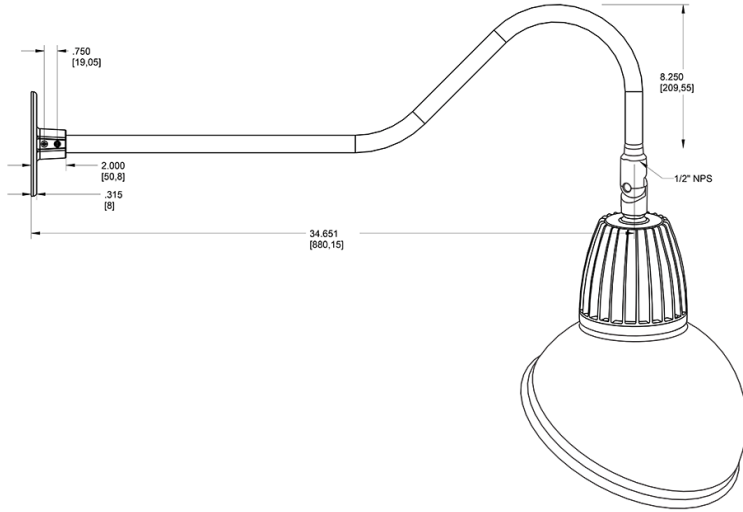

Dimensions

Features

- Adjustable 45° swivel joint
- Superior heat sink
- Die-cast aluminum housing
- 5-Year, No-Compromise Warranty

Ordering Matrix

Family	Wattage	Color Temp	Reflector	Shade	ShadeSize	Finish
GN2LED	13	N	S	AD		B
	13 = 13W 26 = 26W	Y = 3000K Warm N = 4000K Neutral	Blank = Flood R = Rectangular S = Spot	AD = Angled Dome	11 = 11" Blank = 15"	B = Black W = White A = Bronze S = Silver G = Hunter Green YL = Yellow LB = Light Blue BL = Royal Blue BWN = Brown I = Ivory R = Red