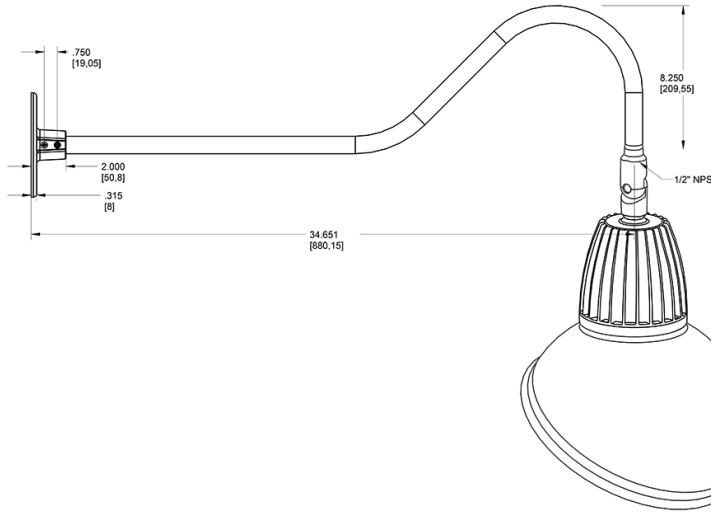

Dimensions

Features

- Adjustable 45° swivel joint
- Superior heat sink
- Die-cast aluminum housing
- 5-Year, No-Compromise Warranty

Ordering Matrix

Family	Wattage	Color Temp	Reflector	Shade	ShadeSize	Finish
GN2LED	13	N	S	AD	11	YL
	13 = 13W 26 = 26W	Y = 3000K Warm N = 4000K Neutral	Blank = Flood R = Rectangular S = Spot	AD = Angled Dome	11 = 11" Blank = 15"	B = Black W = White A = Bronze S = Silver G = Hunter Green YL = Yellow LB = Light Blue BL = Royal Blue BWN = Brown I = Ivory R = Red