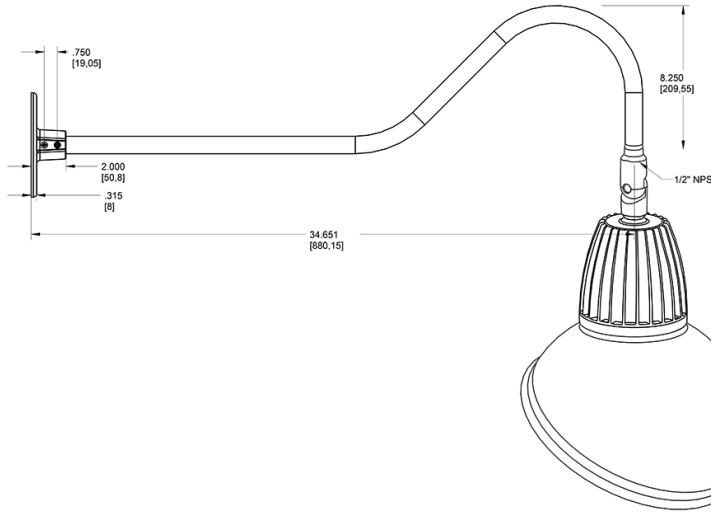

Technical Specifications

Compliance

UL Listed:

Suitable for wet locations. Suitable for mounting within 4ft (1.2m) of the ground.

IESNA LM-79 & lm-80 Testing:

RAB LED luminaires and LED components have been tested by an independent laboratory in accordance with IESNA lm-79 and lm-80

Dimensions

Features

- Adjustable 45° swivel joint
- Superior heat sink
- Die-cast aluminum housing
- 5-Year, No-Compromise Warranty

Ordering Matrix

Family	Wattage	Color Temp	Reflector	Shade	ShadeSize	Finish
GN2LED	13	N	S	AD	11	LB
	13 = 13W 26 = 26W	Y = 3000K Warm N = 4000K Neutral	Blank = Flood R = Rectangular S = Spot	AD = Angled Dome	11 = 11" Blank = 15"	B = Black W = White A = Bronze S = Silver G = Hunter Green YL = Yellow LB = Light Blue BL = Royal Blue BWN = Brown I = Ivory R = Red