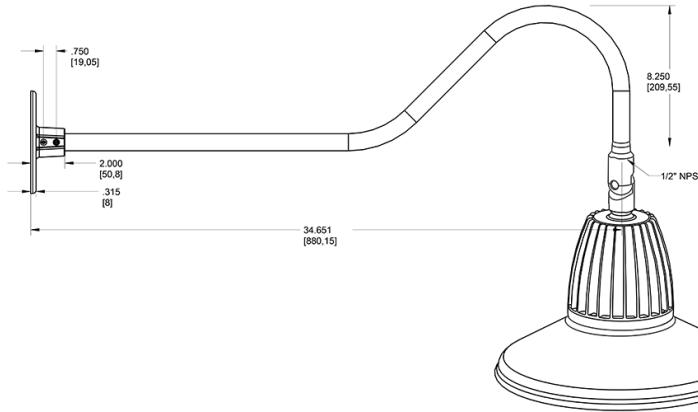

Dimensions

Features

- Adjustable 45° swivel joint
- Superior heat sink
- Die-cast aluminum housing
- 5-Year, No-Compromise Warranty

Ordering Matrix

Family	Wattage	Color Temp	Reflector	Shade	ShadeSize	Finish
GN2LED	13	N	R	ST		YL
	13 = 13W 26 = 26W	Y = 3000K Warm N = 4000K Neutral	Blank = Flood R = Rectangular S = Spot	ST = Straight Shade	11 = 11" Blank = 15"	B = Black W = White A = Bronze S = Silver G = Hunter Green YL = Yellow LB = Light Blue BL = Royal Blue BWN = Brown I = Ivory R = Red