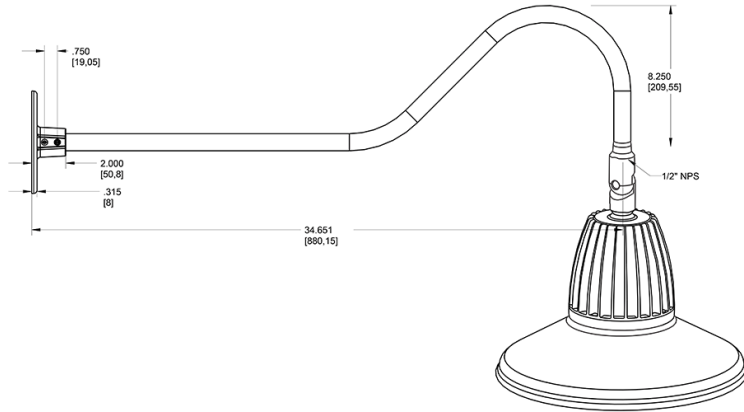

Dimensions

Features

- Adjustable 45° swivel joint
- Superior heat sink
- Die-cast aluminum housing
- 5-Year, No-Compromise Warranty

Ordering Matrix

Family	Wattage	Color Temp	Reflector	Shade	ShadeSize	Finish
GN2LED	13	N	R	ST		I
	13 = 13W 26 = 26W	Y = 3000K Warm N = 4000K Neutral	Blank = Flood R = Rectangular S = Spot	ST = Straight Shade	11 = 11" Blank = 15"	B = Black W = White A = Bronze S = Silver G = Hunter Green YL = Yellow LB = Light Blue BL = Royal Blue BWN = Brown I = Ivory R = Red