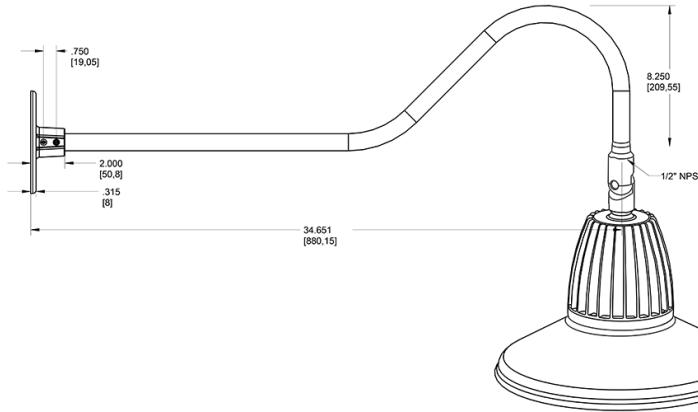

Technical Specifications

Compliance

UL Listed:

Suitable for wet locations. Suitable for mounting within 4ft (1.2m) of the ground.

IESNA LM-79 & lm-80 Testing:

RAB LED luminaires and LED components have been tested by an independent laboratory in accordance with IESNA lm-79 and lm-80

Dimensions

Features

- Adjustable 45° swivel joint
- Superior heat sink
- Die-cast aluminum housing
- 5-Year, No-Compromise Warranty

Ordering Matrix

Family	Wattage	Color Temp	Reflector	Shade	ShadeSize	Finish
GN2LED	13	N	R	ST		A
	13 = 13W 26 = 26W	Y = 3000K Warm N = 4000K Neutral	Blank = Flood R = Rectangular S = Spot	ST = Straight Shade	11 = 11" Blank = 15"	B = Black W = White A = Bronze S = Silver G = Hunter Green YL = Yellow LB = Light Blue BL = Royal Blue BWN = Brown I = Ivory R = Red